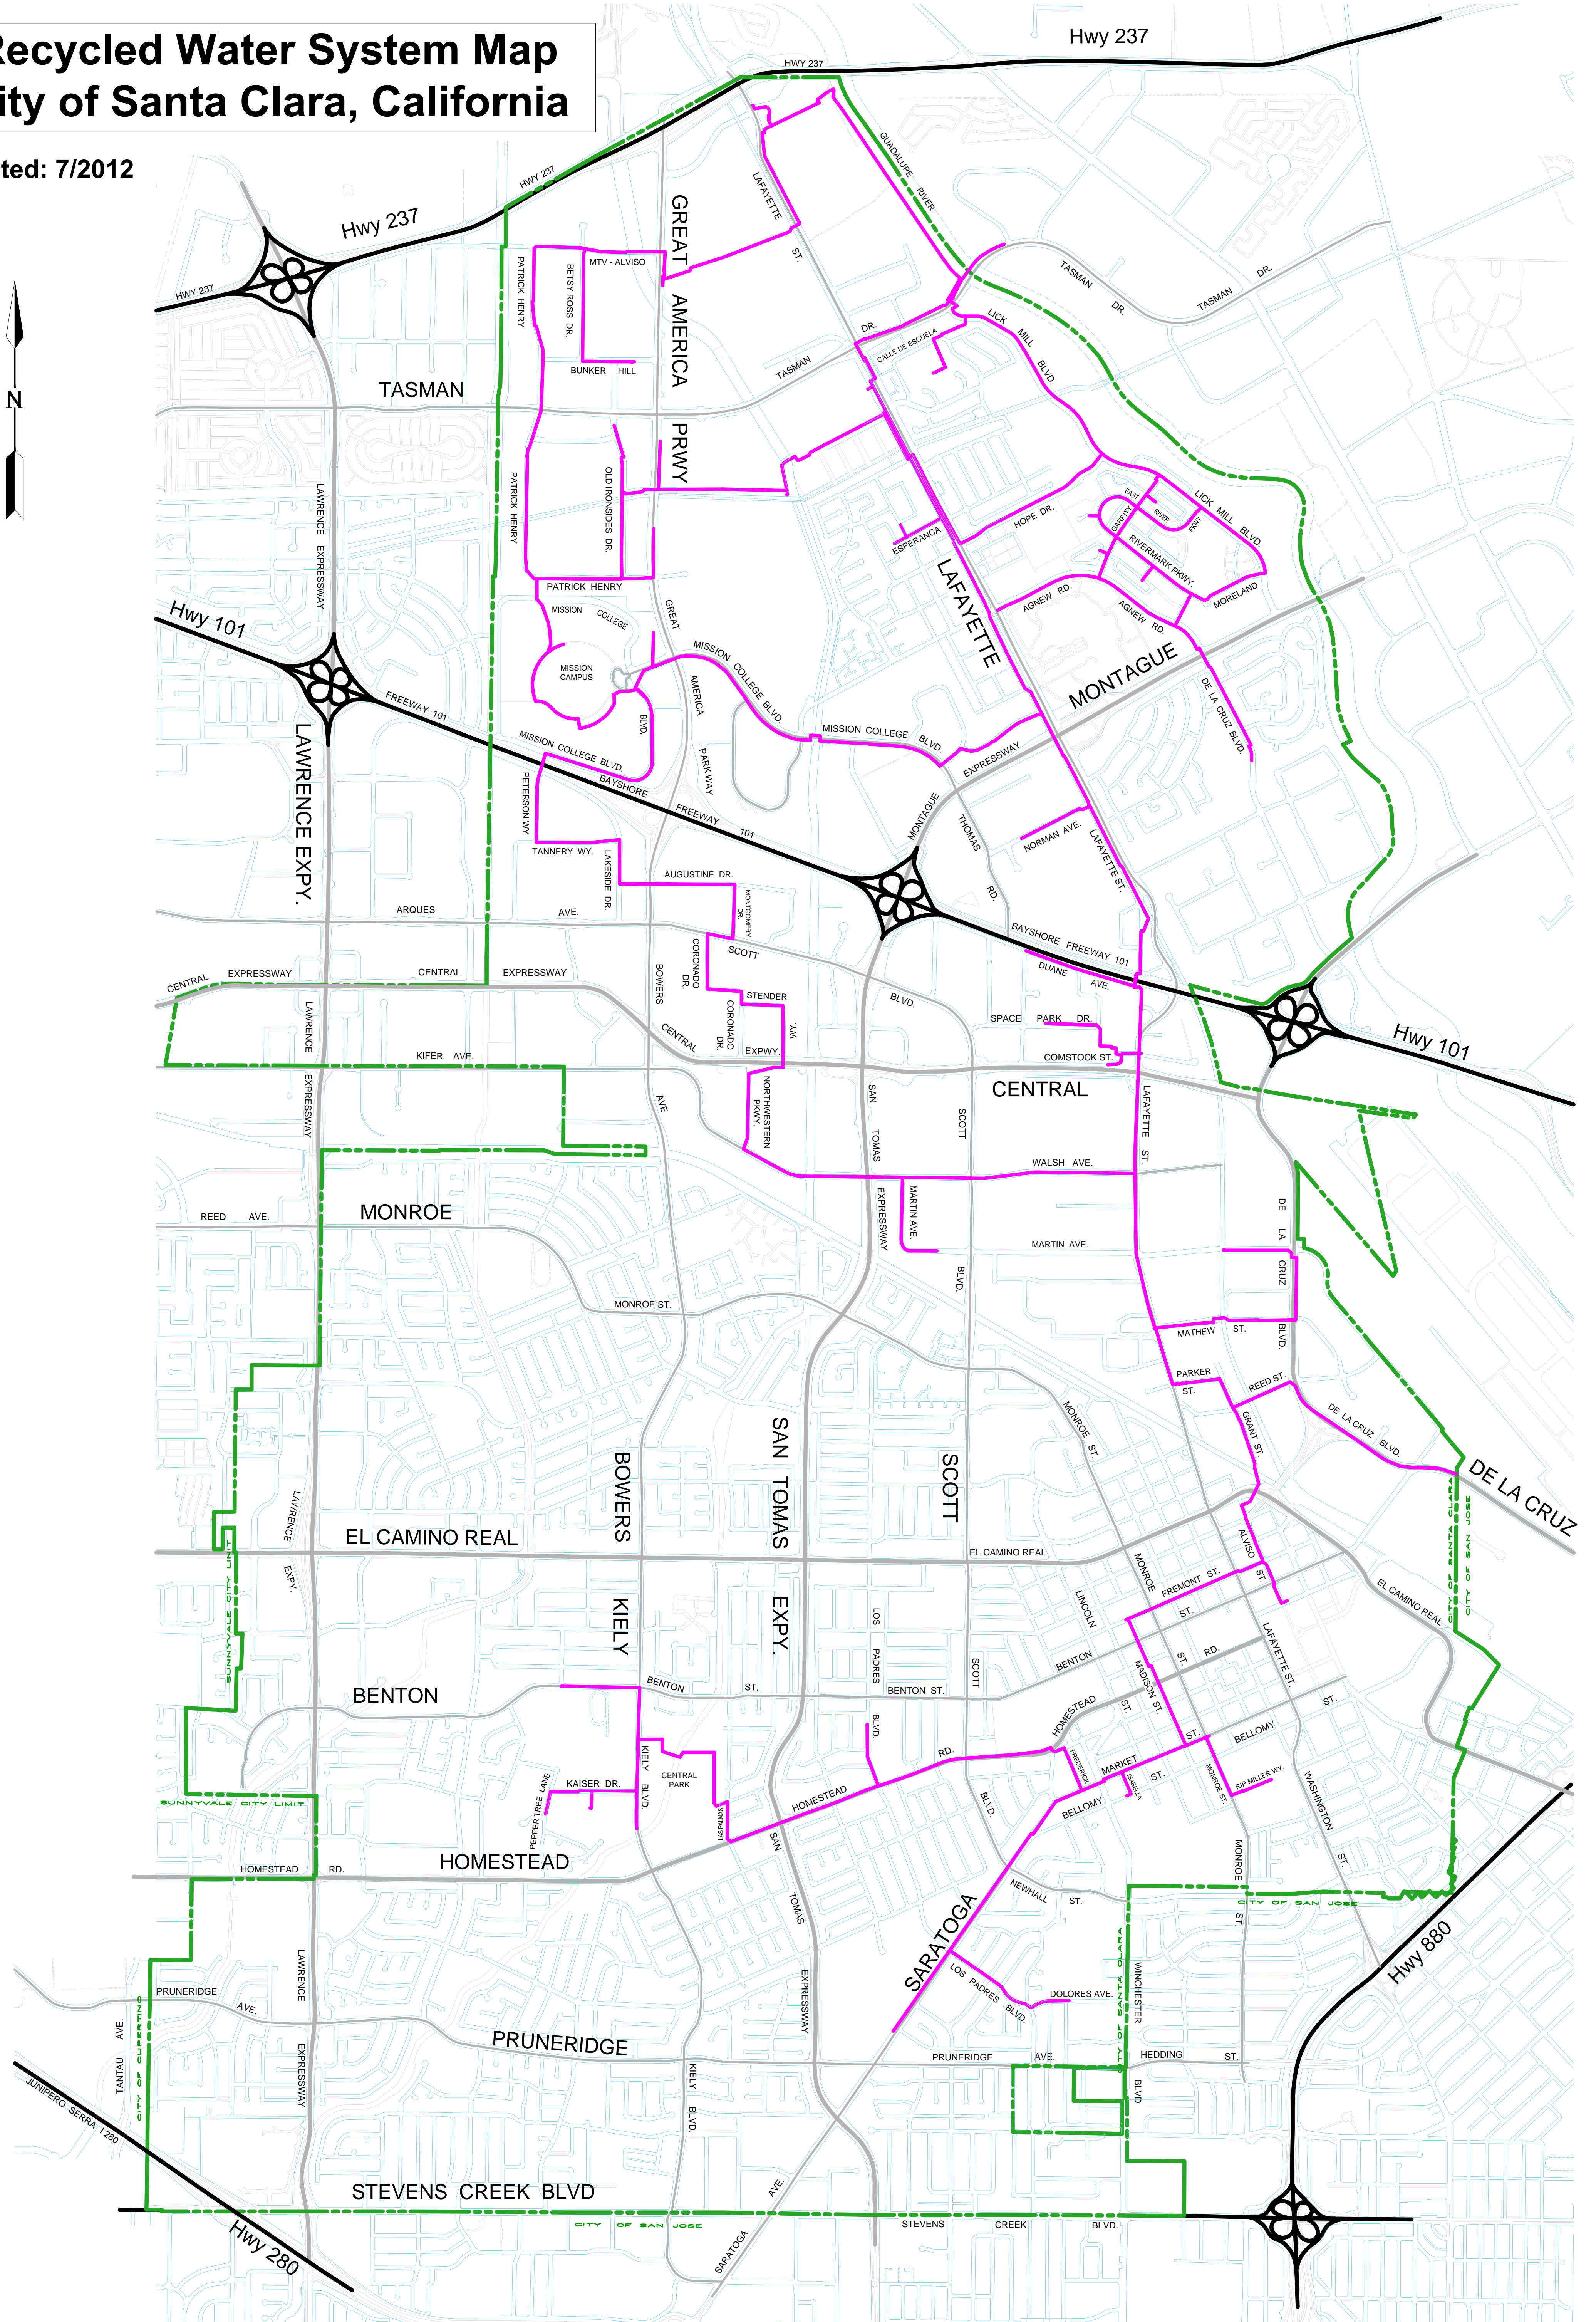

Recycled Water System Map City of Santa Clara, California

Updated: 7/2012

MAP LEGEND:

 CITY LIMIT LINE

 RECYCLED WATER PIPELINES