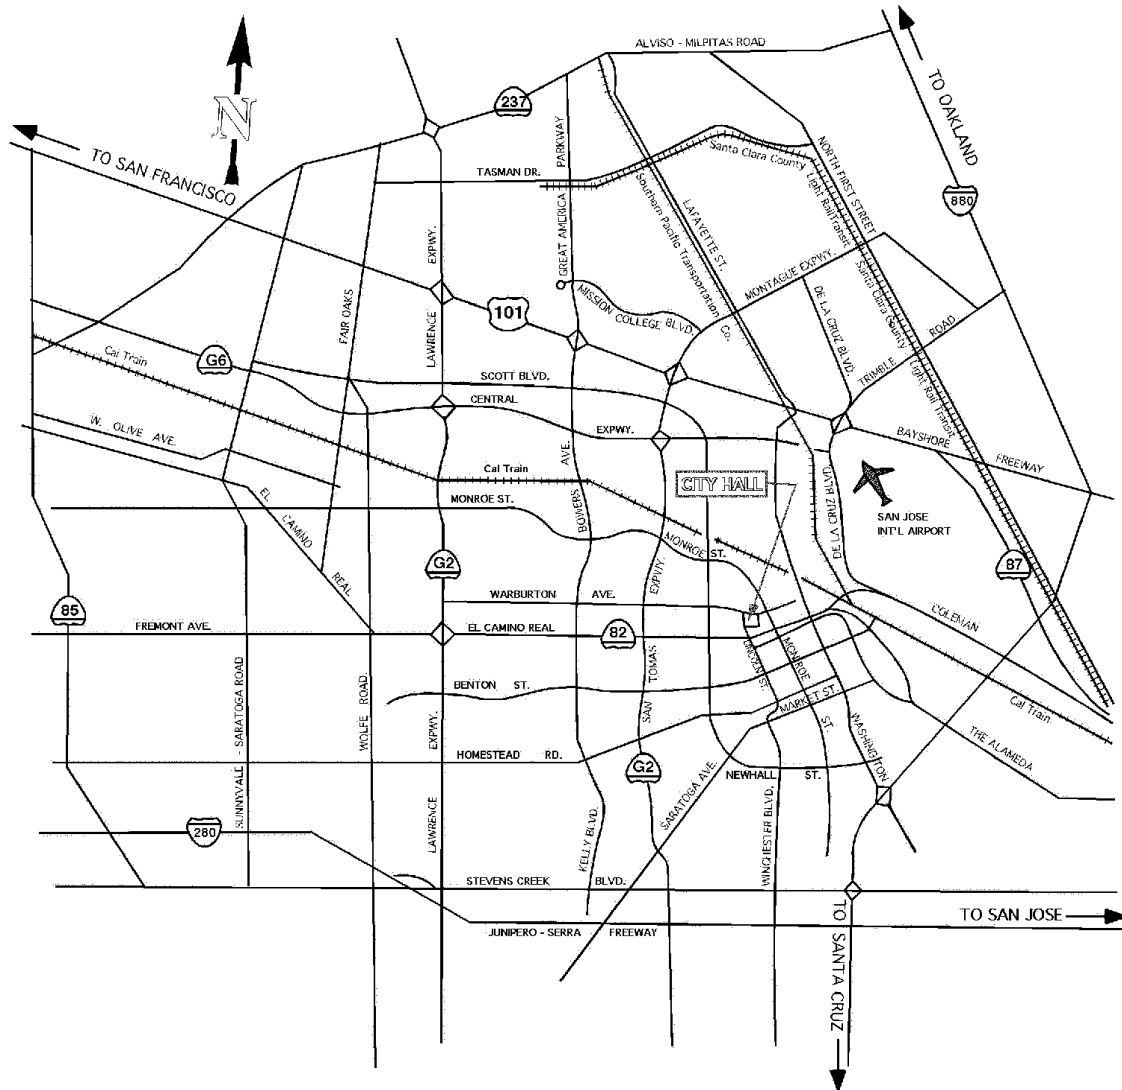

# Map and Driving Directions

Santa Clara City Hall  
1500 Warburton Avenue  
Santa Clara, California 95050  
(408) 615-2200

**From San Jose, 280**  
exit on northbound  
Saratoga Avenue. Take  
northbound (left turn) Lincoln  
Street past El Camino Real. Then  
turn right on Warburton Avenue.

**From Oakland, 880**  
take northbound The  
Alameda which then changes into  
El Camino Real. Turn right on  
Lincoln Street. Then turn right on  
Warburton Avenue.

**From San Jose, 101**  
take San Tomas  
Expressway south to El Camino Real.  
Take eastbound (left turn)  
El Camino Real, then north (left  
turn) on Lincoln Street. Turn right  
on Warburton Avenue.