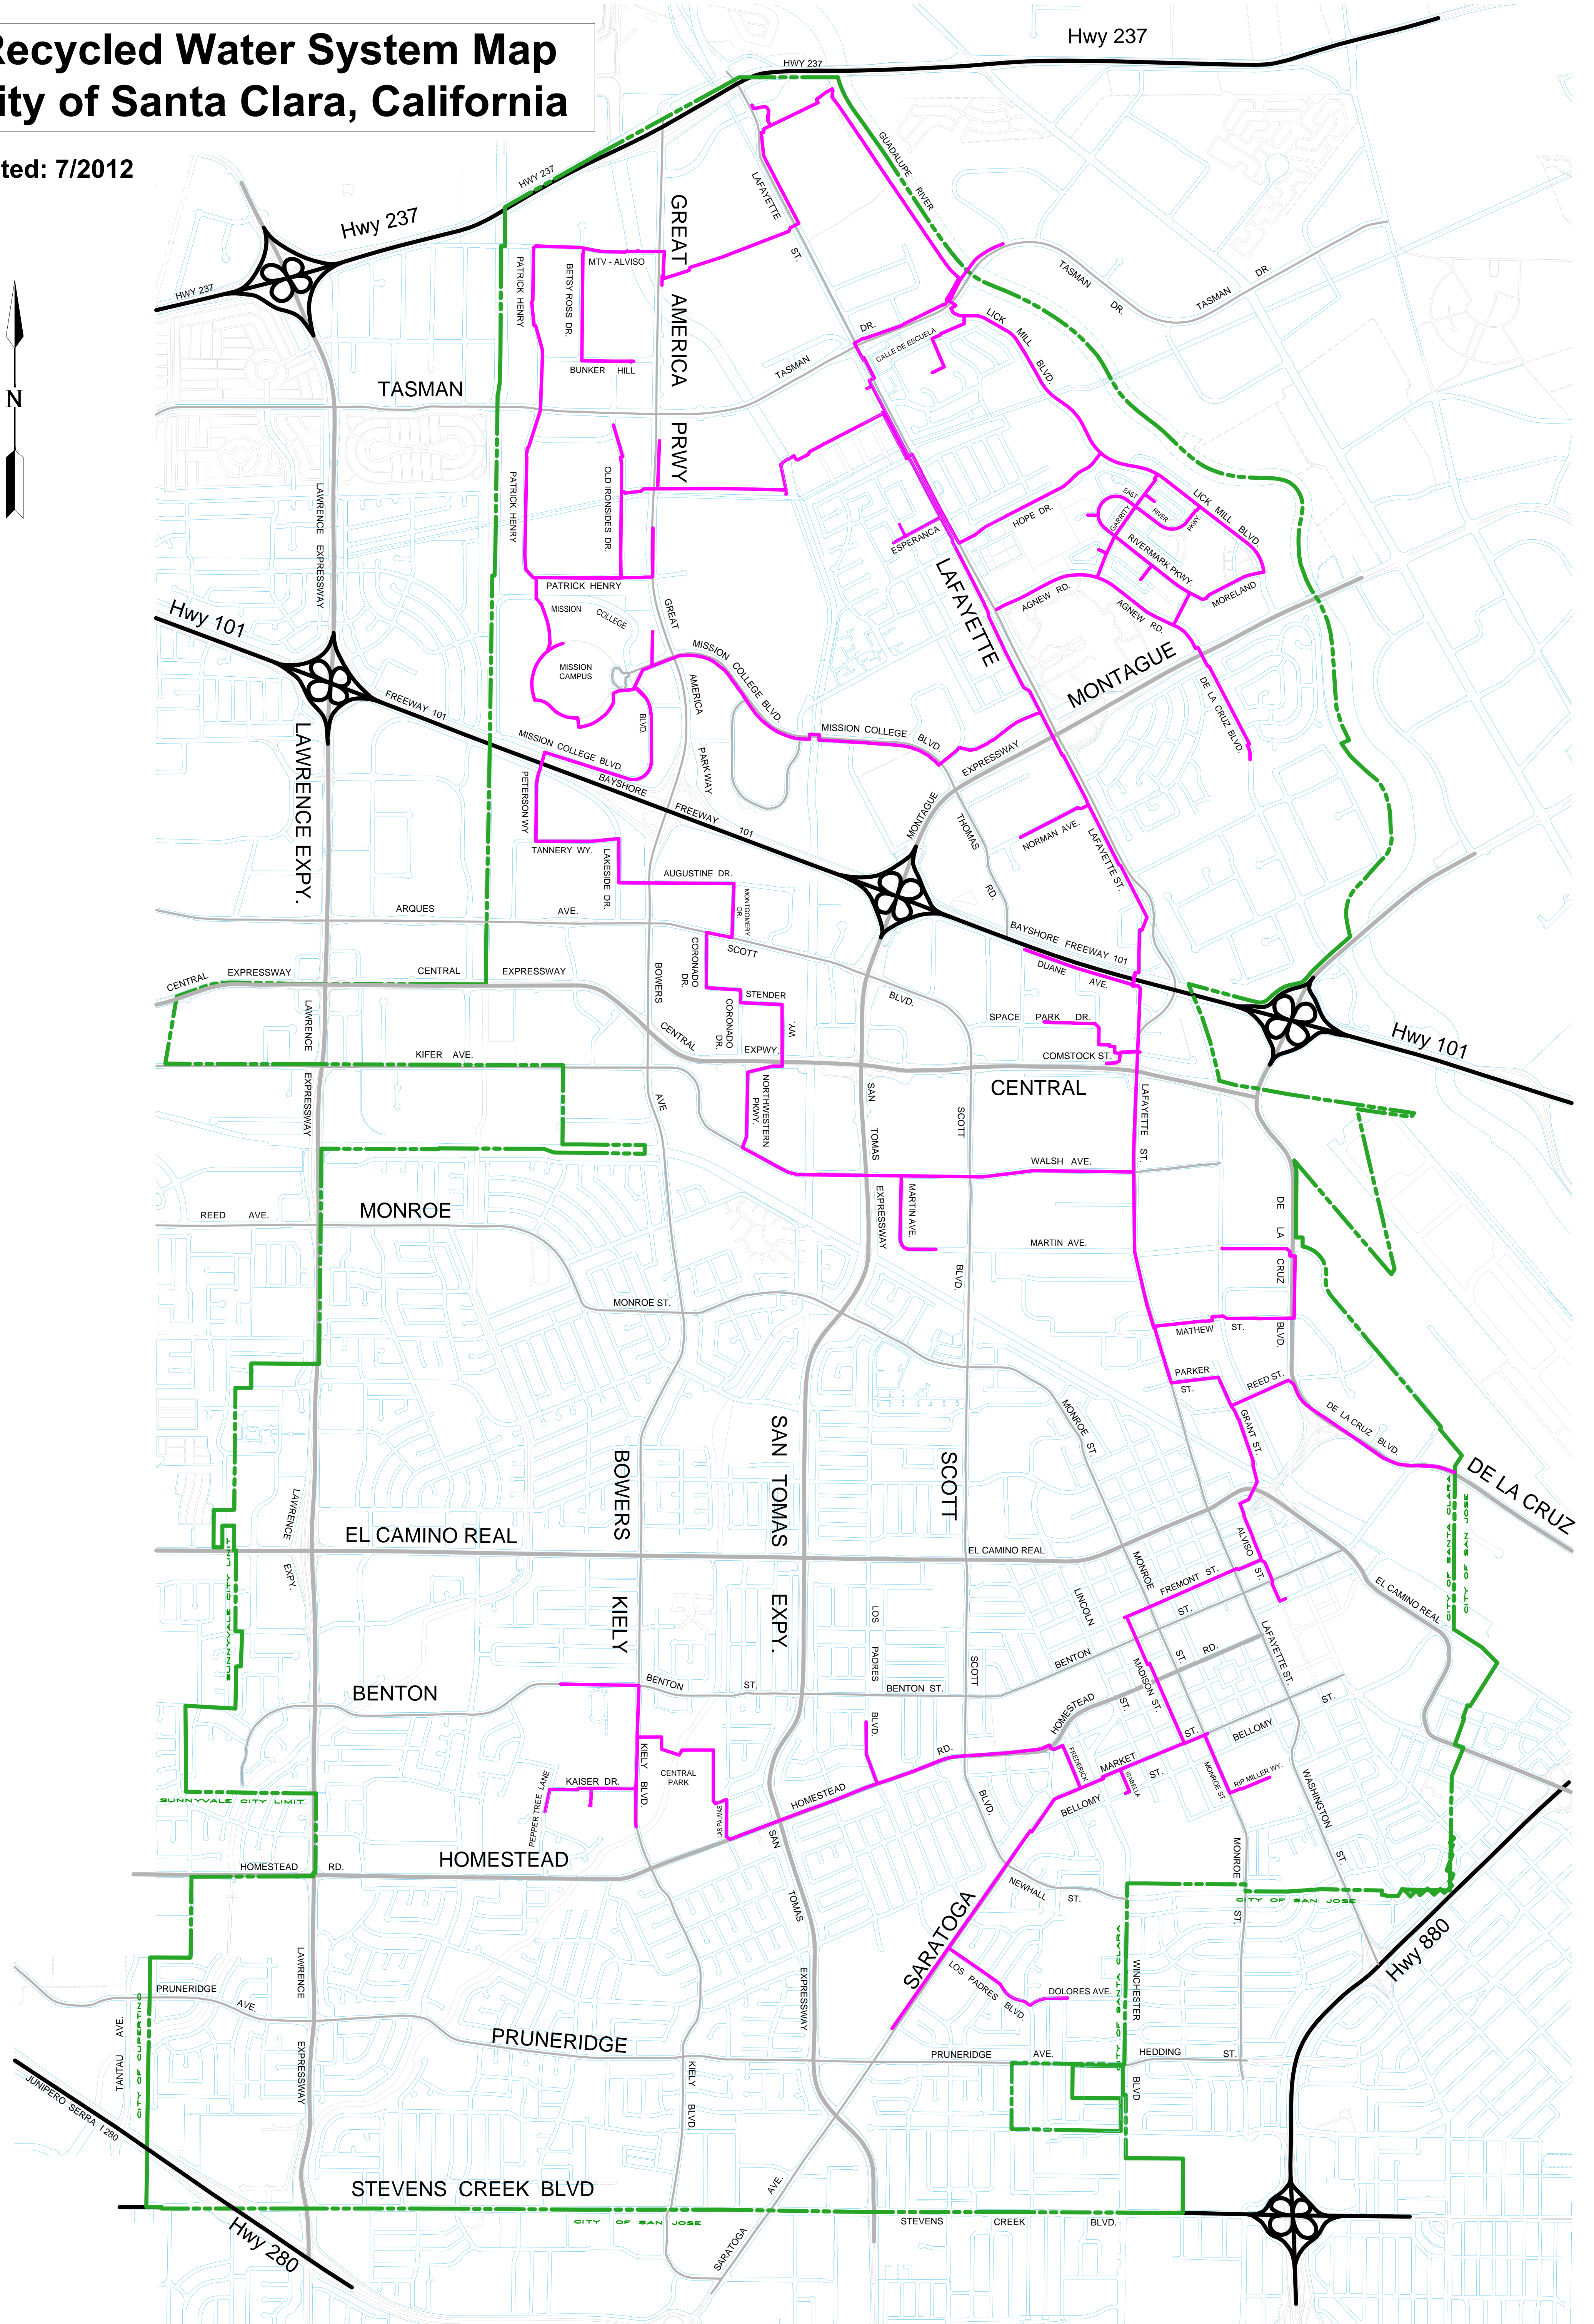

# Recycled Water System Map City of Santa Clara, California

Updated: 7/2012

### MAP LEGEND:

-  CITY LIMIT LINE
-  RECYCLED WATER PIPELINES