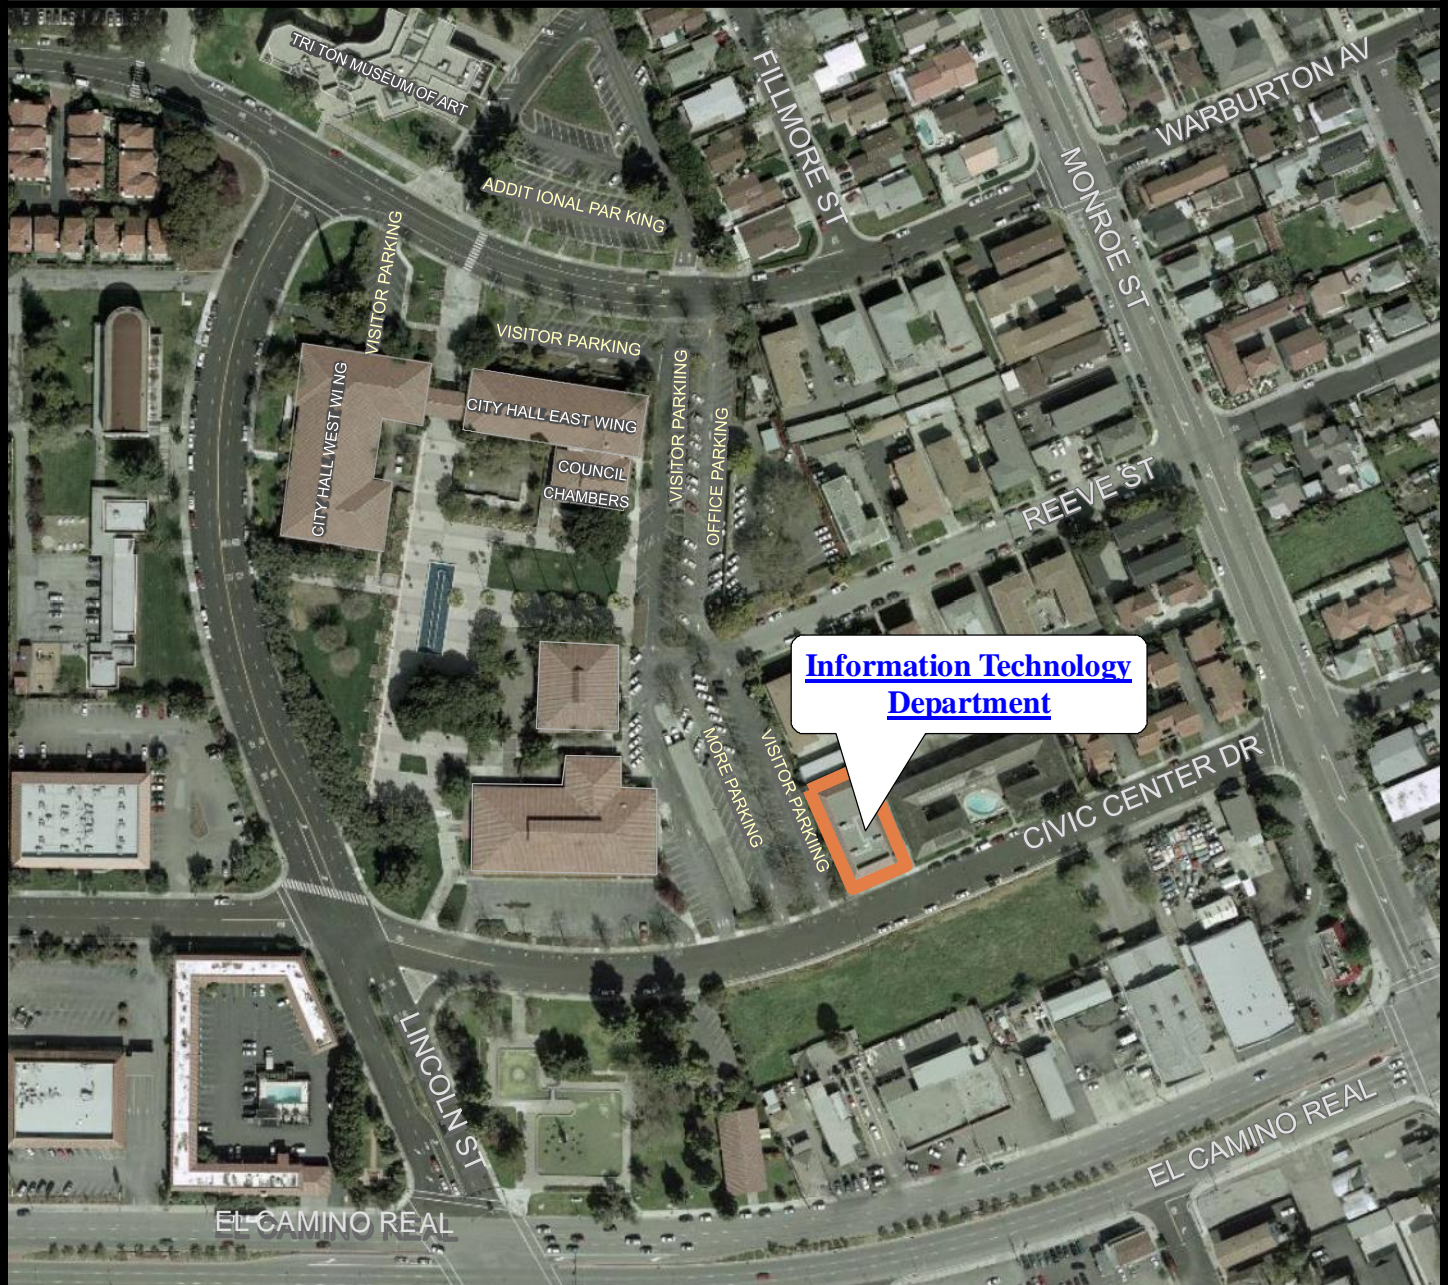

City of Santa Clara Information Technology Department

1405 Civic Center Drive Santa Clara, CA 95050

[Information Technology Department](#)

Front Entrance of 1405 Civic Center Drive
(Information Technology Department)

[View 1405 Civic Center Dr on Google Maps](#)