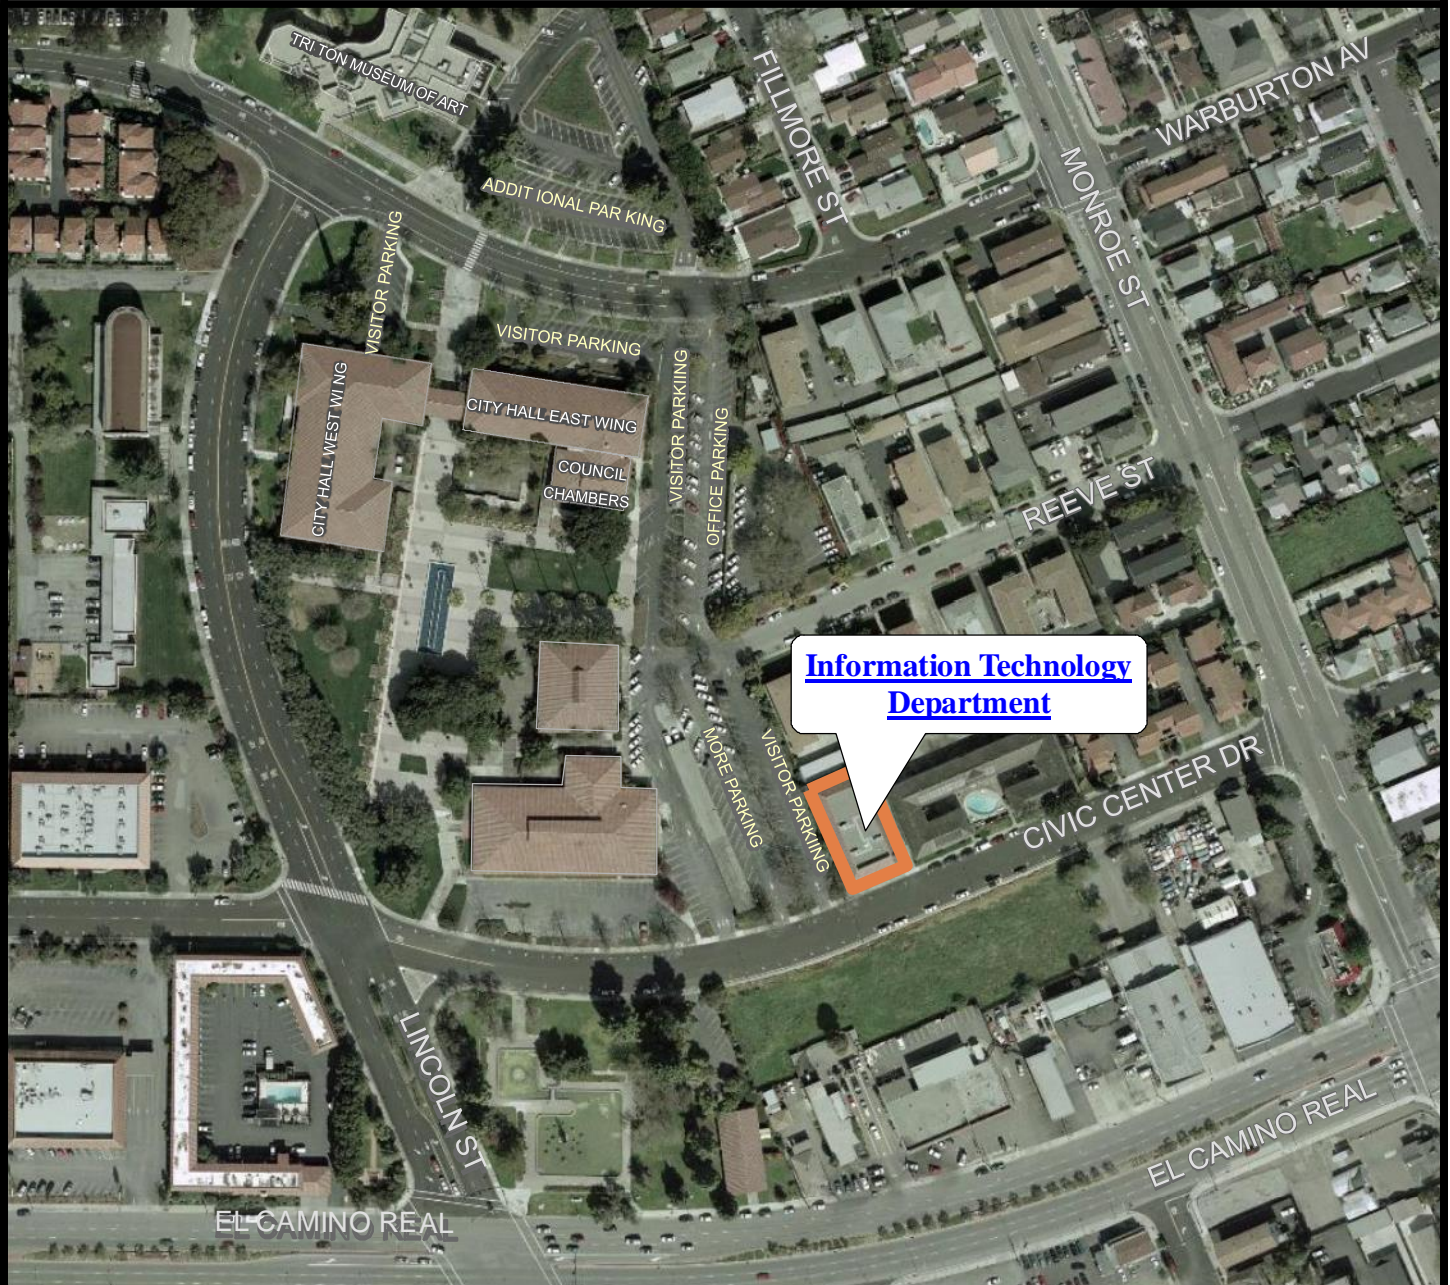

City of Santa Clara Information Technology Department 1405 Civic Center Drive Santa Clara, CA 95050

[Information Technology Department](#)

Front Entrance of 1405 Civic Center Drive
(Information Technology Department)

[View 1405 Civic Center Dr on Google Maps](#)