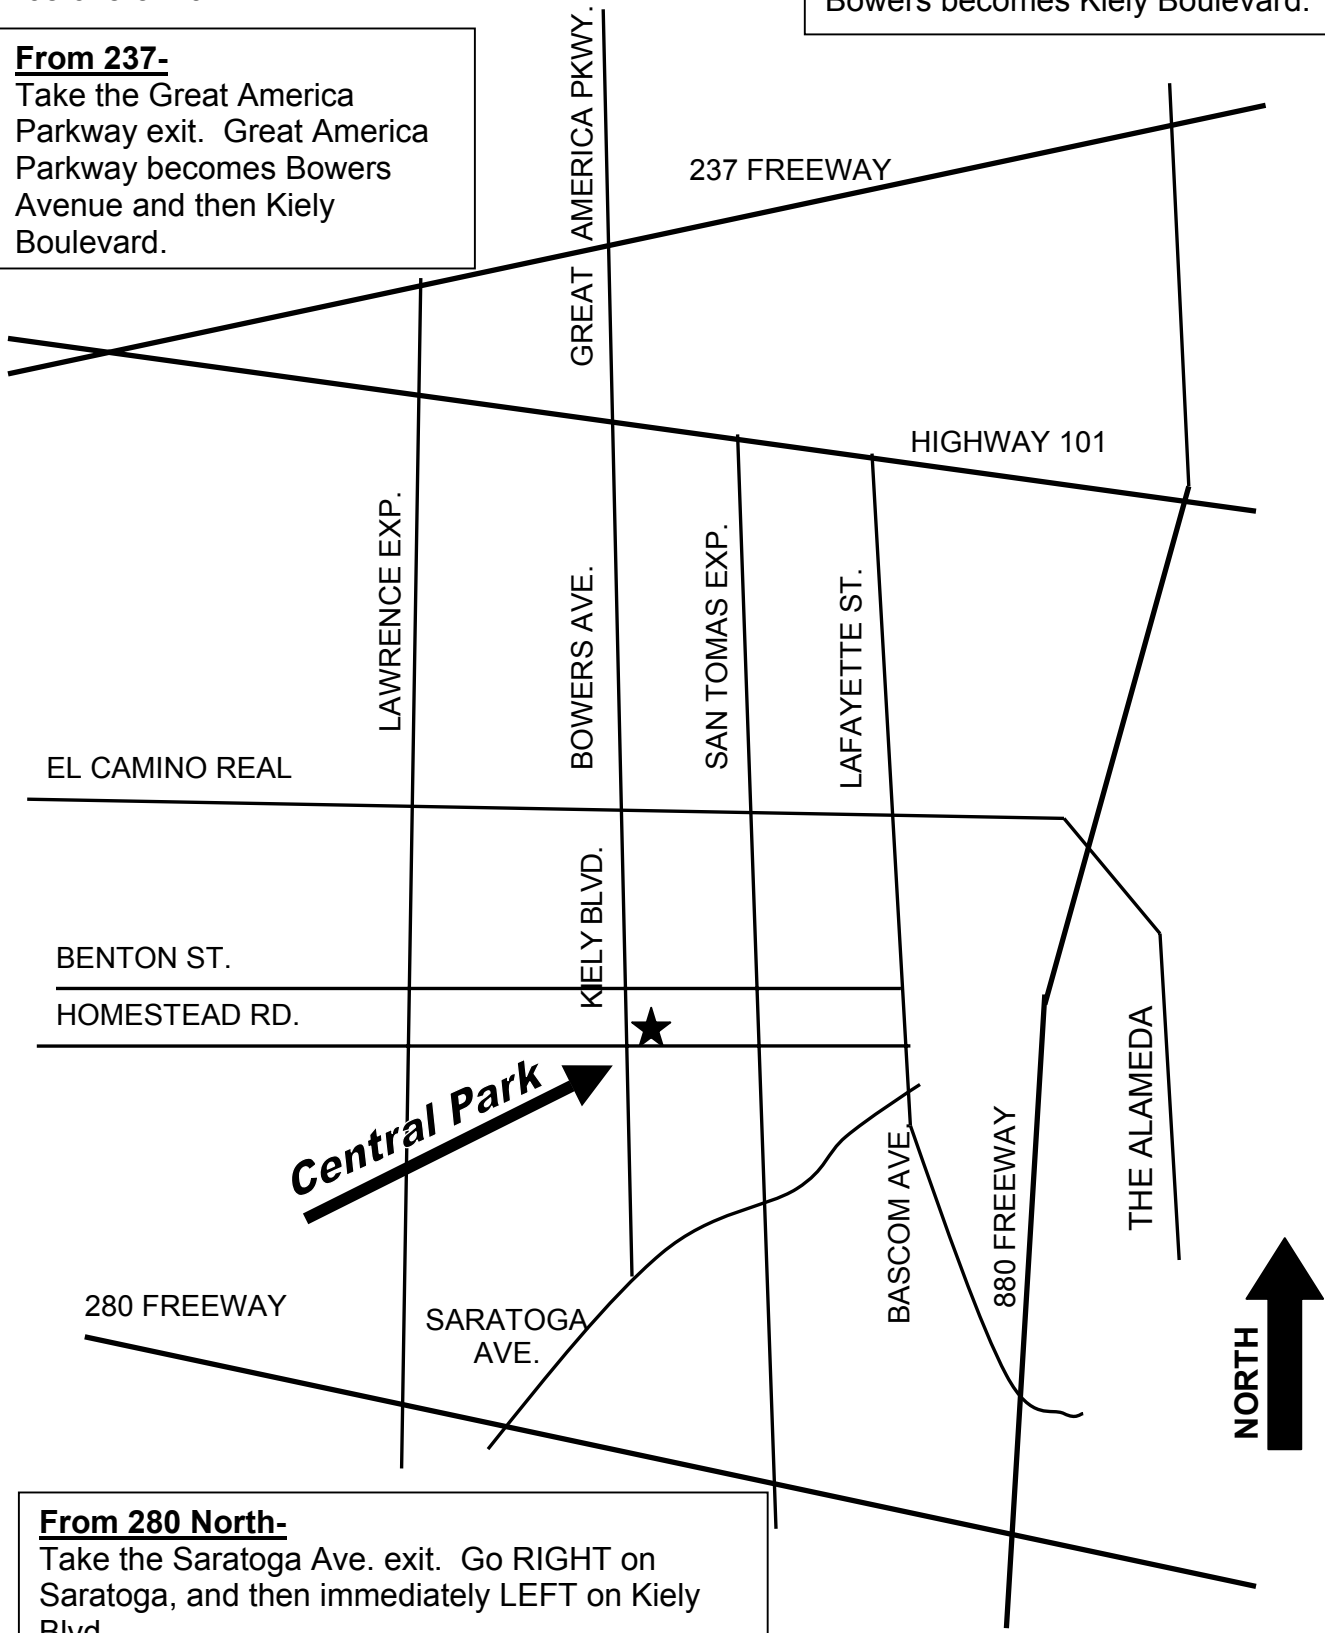

CENTRAL PARK LOCATION MAP

969 Kiely Boulevard
Santa Clara, CA 95051
408/615-3140

From 101-
Take the Bowers Avenue exit.
Bowers becomes Kiely Boulevard.

From 237-
Take the Great America
Parkway exit. Great America
Parkway becomes Bowers
Avenue and then Kiely
Boulevard.

From 280 North-
Take the Saratoga Ave. exit. Go RIGHT on Saratoga, and then immediately LEFT on Kiely Blvd.

From 280 South-
Take the Saratoga Ave. exit. Go LEFT on Saratoga and then immediately LEFT on Kiely Blvd.