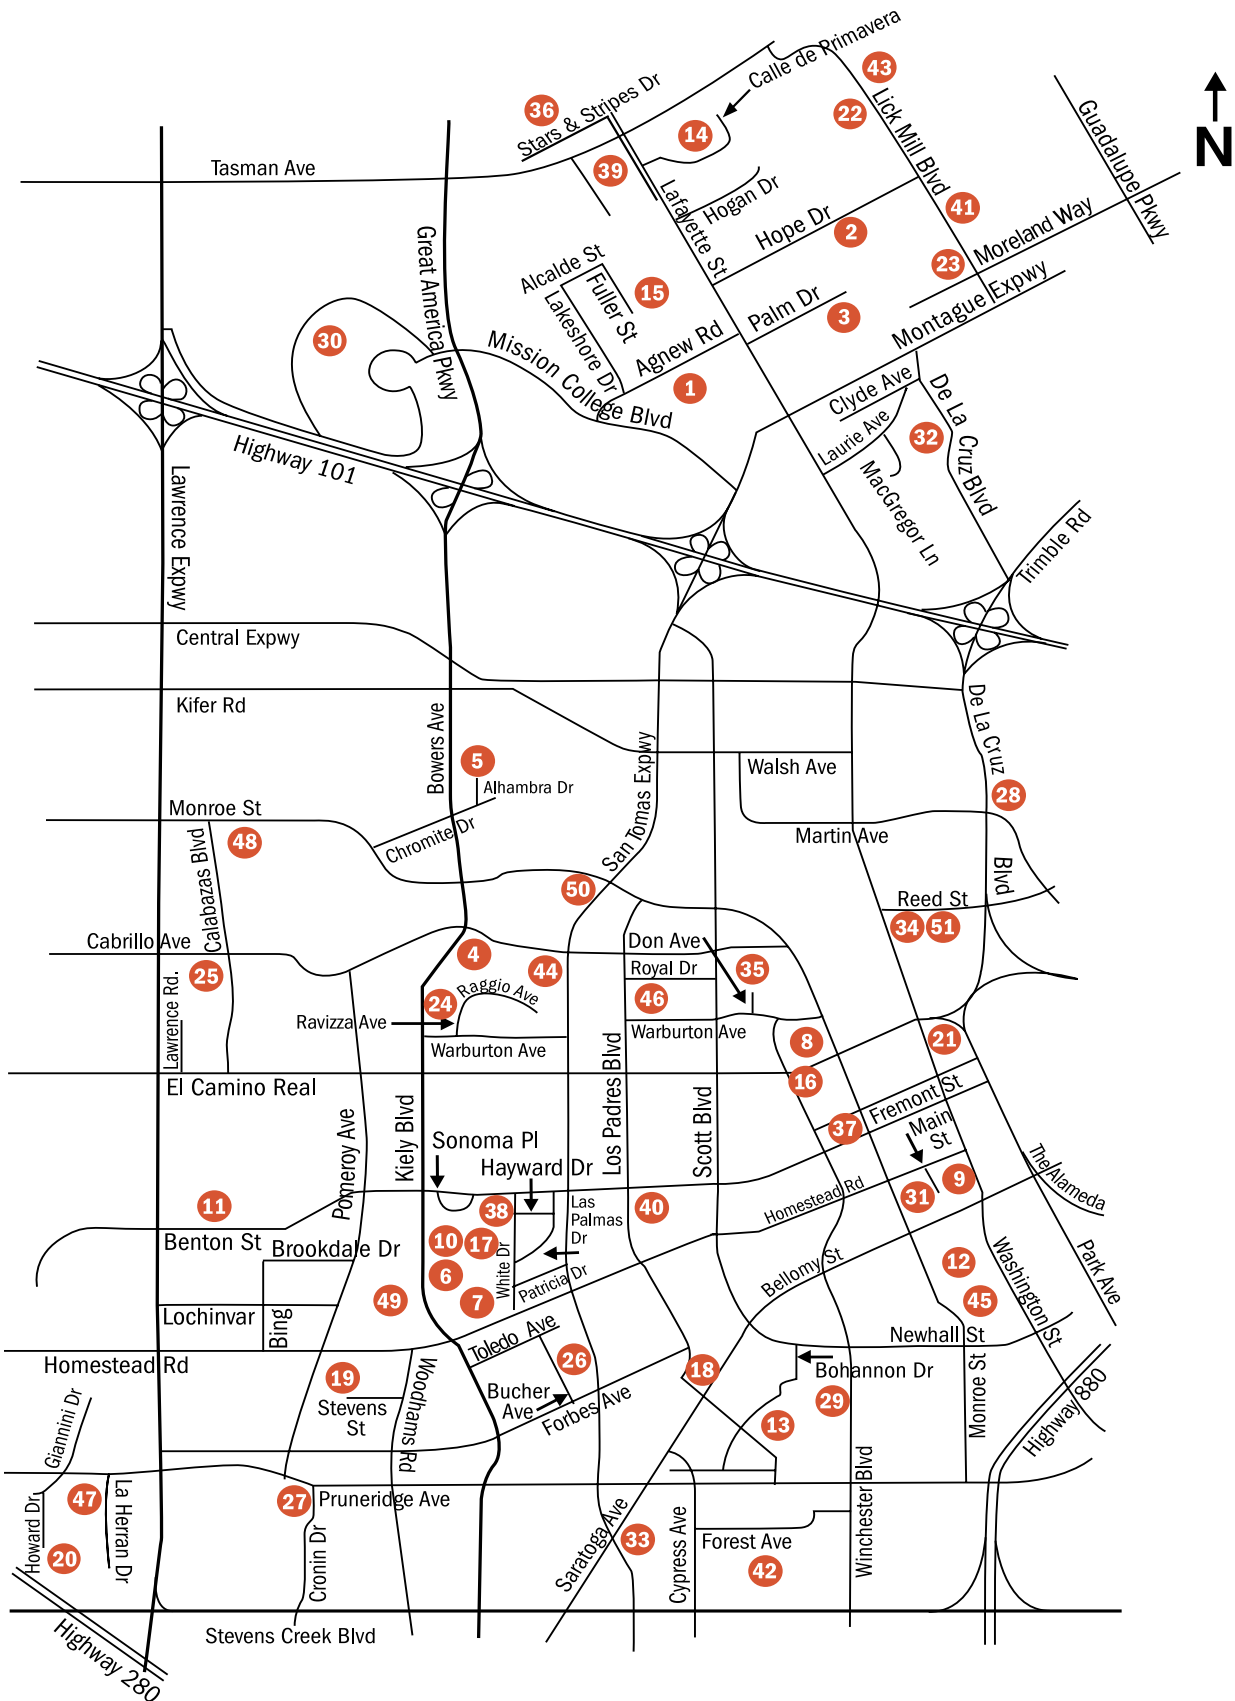

City of Santa Clara Parks and Facilities

*Map is not to scale. Some facilities indicated are for location reference only and are not owned or operated by the City of Santa Clara

Parks & Facilities

	Map Number	Rentable Buildings	Picnic Area	BBOs	Restrooms	Swimming Pool	Basketball Courts	Softball Fields	Tennis Courts	Playground	Fitness Stations
Agnew Park: 2150 Agnew Rd.	1	1			1		1			1	
Agnews Historic Cemetery: 1250 Hope Dr.	2										
Agnews Historic Park & Mansion: 4030 Lafayette St.	3										
Bill Wilson Jr. Park: 2902 Miles Dr.	49				1					1	
Bowers Park: 2582 Cabrillo Ave.	4		1	1	1					1	
Bracher Park: 2560 Alhambra Dr.	5		1	1	1					1	
Buchser Middle School: 1111 Bellomy St. Townsend Field, Elmer Johnson Field: Poplar St. & Monroe St., Washington Park: 270 Washington St.	12										
Central Park Library: 2635 Homestead Rd., 408-615-2900	7										
Central Park: 909 Kiely Blvd. Arbor & Pavilion Picnic Areas & Softball Fields	6		3	3	2	3	1	2	10	2	4
City Hall: 1500 Warburton Ave., 408-615-2200 Civic Center Park: Lincoln St. & El Camino Real	8										
City Plaza Park & Gazebo: Lexington St. & Main St.	9		1								
Community Recreation Center (CRC): 969 Kiely Blvd., 408-615-3140	10	1			1						
Earl Carmichael Park: 3445 Benton St. Gymnastics Center, 408-615-3199	11		1	1	1		1		2	1	
Everett Alvarez, Jr. Park: 2280 Rosita Dr.	13		1		1		1			1	
Everett N. "Eddie" Souza Park & Community Garden: 2380 Monroe St.	50		1	1	1					1	
Fairway Glen Park: 2051 Calle de Primavera	14		1	1				2		1	
Fremont Park: 1303 Fremont St. Santa Clara Senior Center, 408-615-3170	37	1	1	1						1	1
Fuller Street Park: 61 Fuller St.	15		1	1	1					1	
Geoff Goodfellow Sesquicentennial Park: 1590 El Camino Real	16										
George F. Haines International Swim Ctr. (ISC): 2625 Patricia Dr., 408-615-3753 Lawn Bowling Green, 408-449-5423	17					3					
Henry Schmidt Park: 555 Los Padres Blvd.	18		1	1	1		1	1	4	1	1
Homeridge Park: 2985 Stevenson St.	19		1	1	1		1			1	
Jenny Strand Park: 250 Howard Dr.	20		1	1	1		1		1	1	
Larry J. Marsalli: 1425 Lafayette St.	21		1	1	1			1		1	
Lick Mill Park: 4750 Lick Mill Blvd.	22	1	1	1	1		1		2	1	
Live Oak Park: 641 Moreland Way Northside Branch Library, 695 Moreland Way, 408-615-5500	23		1	1	1					1	
Lou Vierra Field: Ravizza Ave. & Raggio Ave.	24										
Machado Park: 3360 Cabrillo Ave.	25	1	1	1	1		1			1	
Mary Gomez Park & Pool: 650 Bucher Ave., 408-243-5583	26		1	1	1	2	1		2	1	
Maywood Park : 3330 Pruneridge Ave.	27	1	1	1	1				2	1	
Memorial Cross Park: Martin Ave. & De La Cruz Blvd.	28										
Mission City Memorial Park (Cemetery): 420 N. Winchester Blvd., 408-615-3790	29				1						
Mission College Sports Complex: 3000 Mission College Blvd.	30										
Mission Library Family Reading Center: 1098 Lexington St., 408-615-2964	31	1	1	1	1	2	1		2	1	
Montague Park : 3595 MacGregor Lane Swim Center, 3750 De La Cruz Blvd., 408- 988-3202	32		1	1	1					1	1
Parkway Park: 3657 Forest Ave.	33										
Raymond G. Gamma Dog Park: 888 Reed St., Hotline: 408-615-3144	34		1								
Reed & Grant Sports Park: 750 Reed St., 408-615-2265	51		1		1					1	
Rotary Park: 1490 Don Ave.	35			1	1					1	
Santa Clara Teen Center: 2446 Cabrillo Ave., 408- 615-3740	44	1									
Santa Clara Tennis Center (Tennis Center): 2625 Hayward Dr., 408-247-0178	38				1				8		
Santa Clara Youth Soccer Park: 5020 Stars & Stripes Dr., 408-615-3160	39										
Steve Carli Park: 1045 Los Padres Blvd.	40		1	1	1					1	
Thamien Park: 4321 Lick Mill Blvd.	41		1	1	1		1		1	1	
Thomas Barrett Park: 1885 Worthington Circle	42		1	1	1					1	
Ulistac Natural Area (Walking Trails): 4901 Lick Mill Blvd.	43										
Walter E. Schmidt Youth Activity Center (YAC): 2450 Cabrillo Ave., 408-615-3760 Skate Park, 408-615-3191	44	1									
War Memorial Park & Playground: 295 Monroe St.	45		1		1					1	
Warburton Park & Swim Center: 2250 Royal Dr., 408-241-6465	46		1	1		1	1			1	
Westwood Oaks: 460 La Herran Dr.	47		1		1		1				
Wilcox High School: 3250 Monroe St. Mission City Center for Performing Arts (MCCPA)	48										

Off Site Class Locations

Code For Fun: 830 Stewart Dr. #147, Sunnyvale
Joyful Melodies: 19720 Stevens Creek Blvd., Cupertino