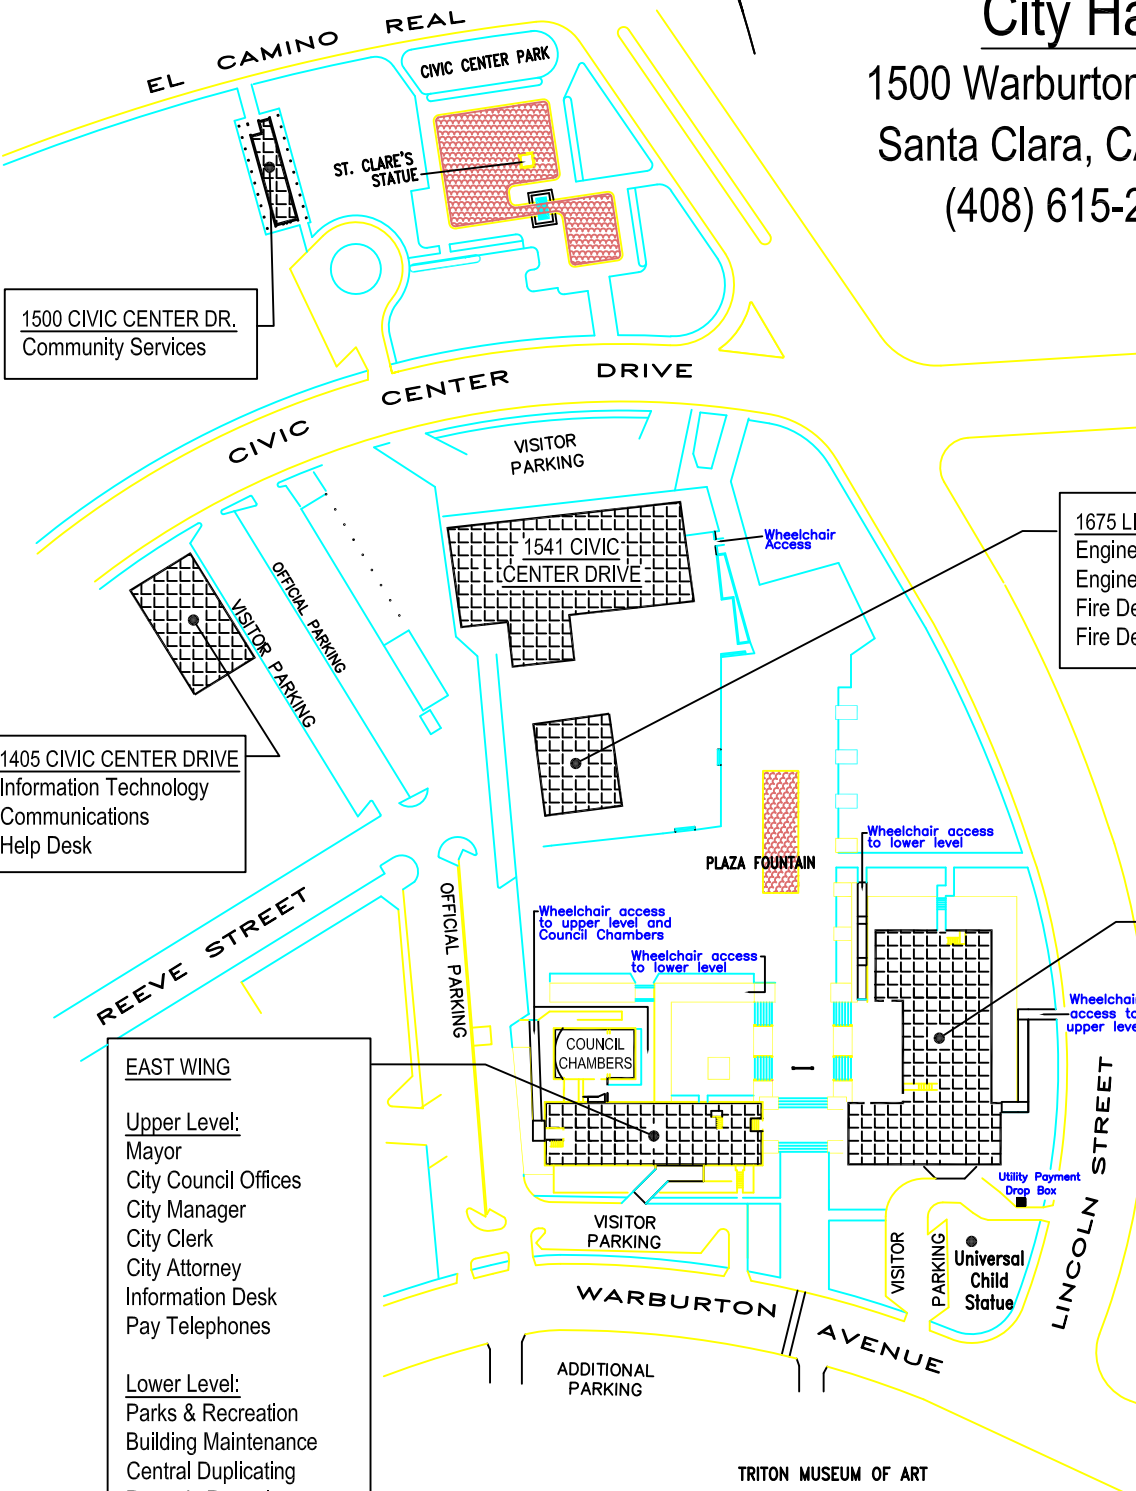

City of Santa Clara City Hall

1500 Warburton Avenue
Santa Clara, CA 95050
(408) 615-2200

1500 CIVIC CENTER DR.
Community Services

1675 LINCOLN ST.
Engineering - Design
Engineering - Field Services
Fire Dept. - Hazardous Materials
Fire Dept. - Fire Prevention

1405 CIVIC CENTER DRIVE
Information Technology
Communications
Help Desk

EAST WING

Upper Level:
Mayor
City Council Offices
City Manager
City Clerk
City Attorney
Information Desk
Pay Telephones

Lower Level:
Parks & Recreation
Building Maintenance
Central Duplicating
Records Retention
Cafeteria (Open to Public)

WEST WING

Upper Level:
Finance
Tax & Licenses
Utility Billing
Building Inspection
Permit Center
Engineering
Planning
Pay Telephone

Lower Level:
Human Resources
Water
Electric (Silicon Valley Power)
Streets/Recycling
Purchasing
IT/Unisys
Pay Telephone