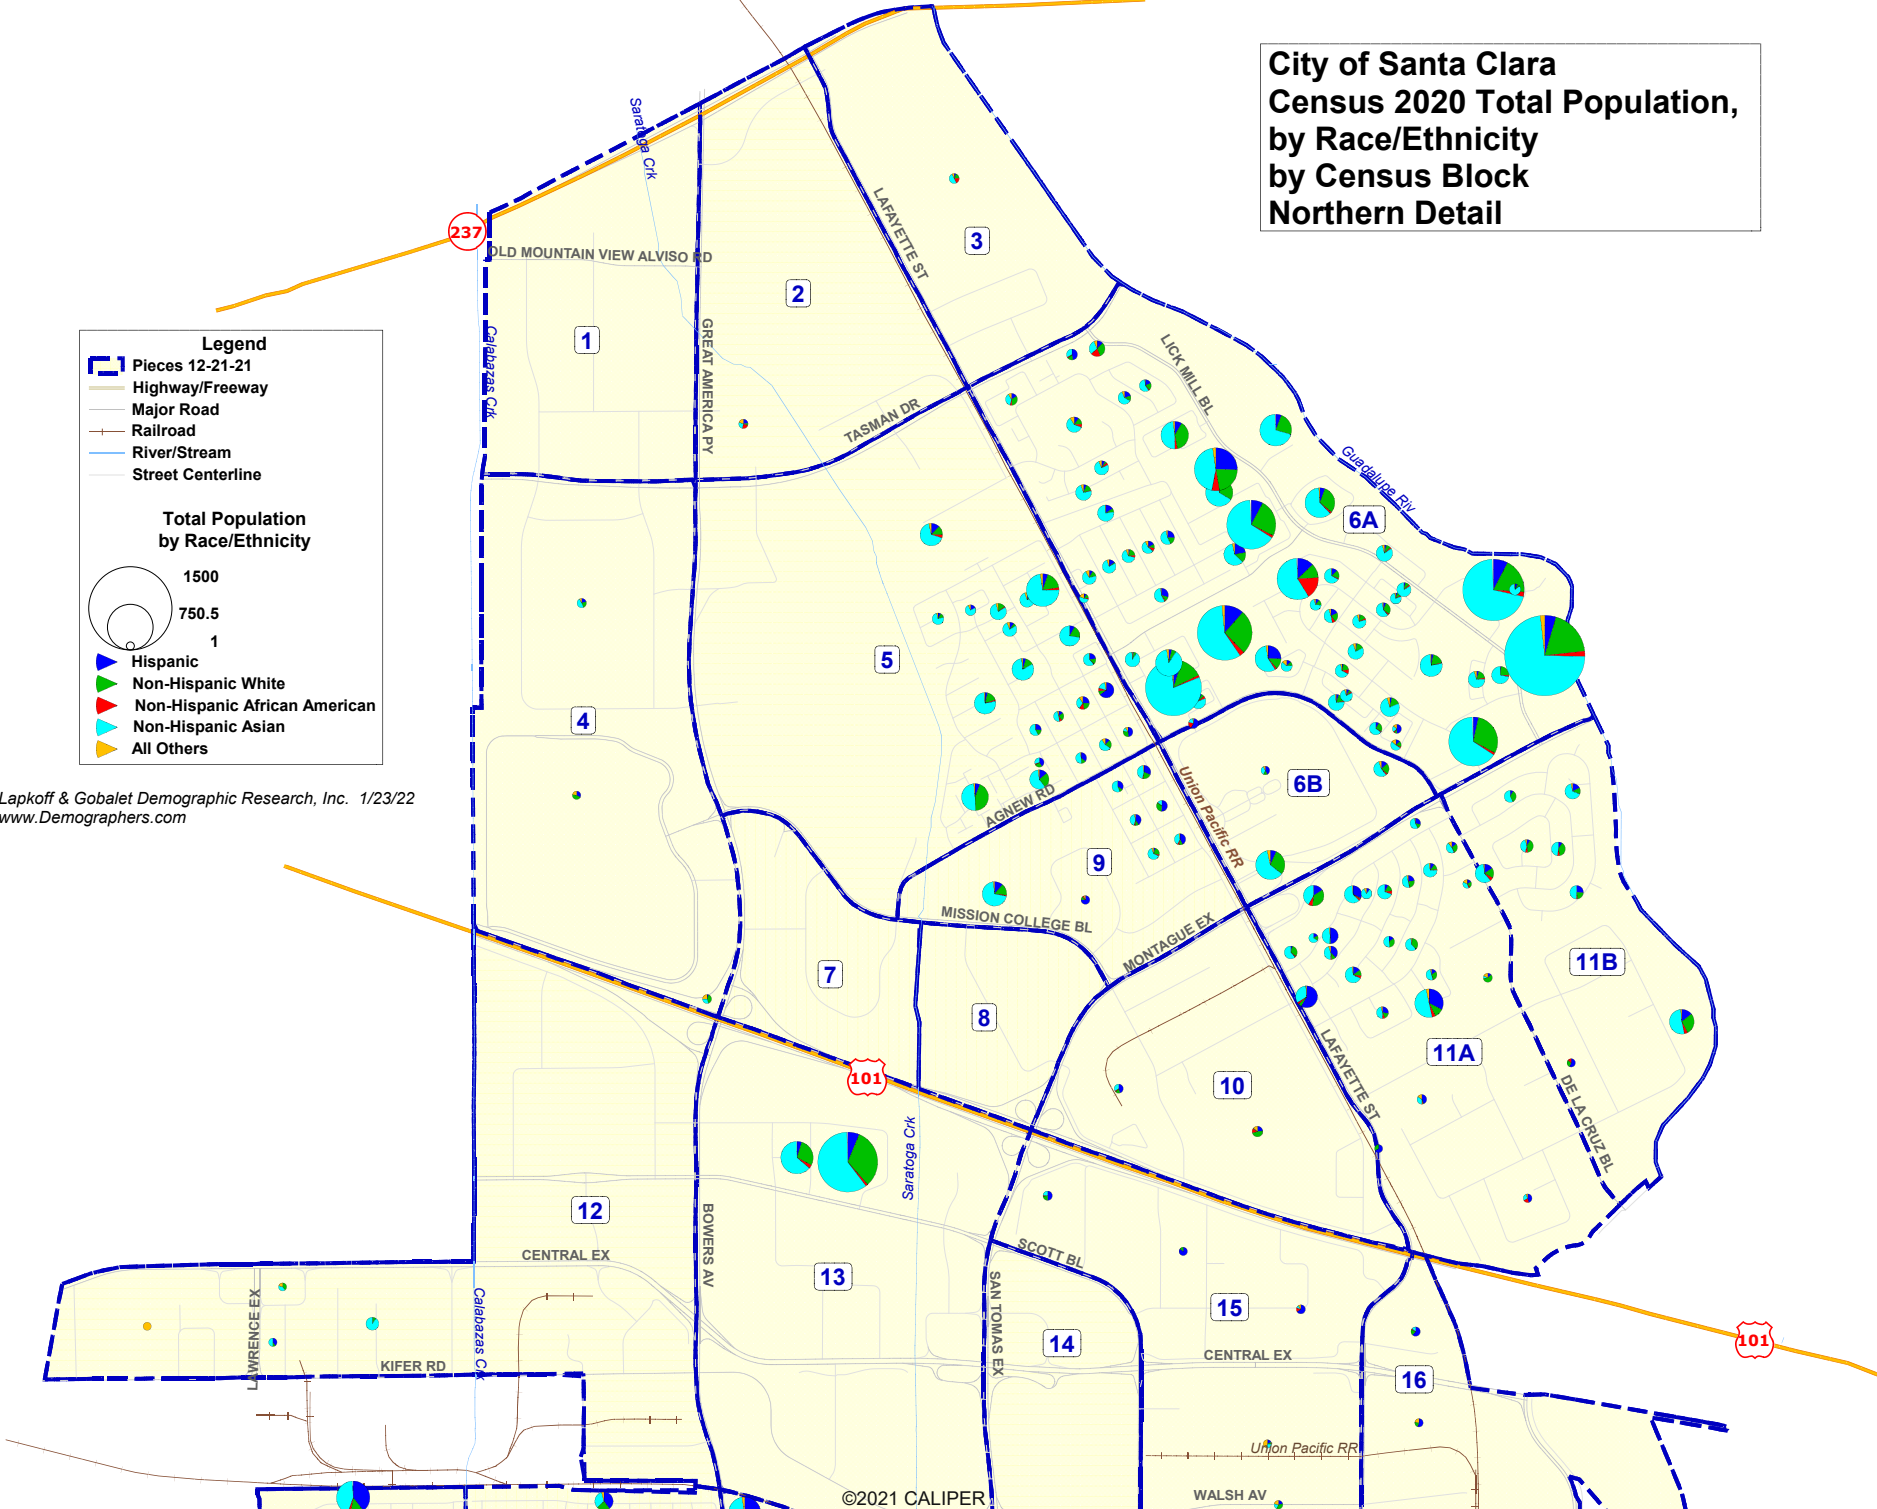

City of Santa Clara
Independent Redistricting Commission Meeting
January 29, 2022

Race/Ethnic Maps

Lapkoff & Gobalet Demographic Research, Inc.

Total 2020 Population by Race/Ethnicity, by Piece 12-21-21 City of Santa Clara

Lapkoff & Gobalet Demographic Research, Inc.
12/21/21
www.Demographers.com

City of Santa Clara Census 2020 Total Population, by Race/Ethnicity by Census Block Northern Detail

Lapkoff & Gobalet Demographic Research, Inc. 1/23/22
www.Demographers.com

City of Santa Clara Census 2020 Total Population, by Race/Ethnicity by Census Block Southern Detail

LGDR 1/23/22
www.Demographers.com

Legend

- Pieces 12-21-21
- Highway/Freeway
- Major Road
- Railroad
- River/Stream
- Street Centerline

**Total Population
by Race/Ethnicity**

1500
 750.5
 1

- Hispanic
- Non-Hispanic White
- Non-Hispanic African American
- Non-Hispanic Asian
- All Others