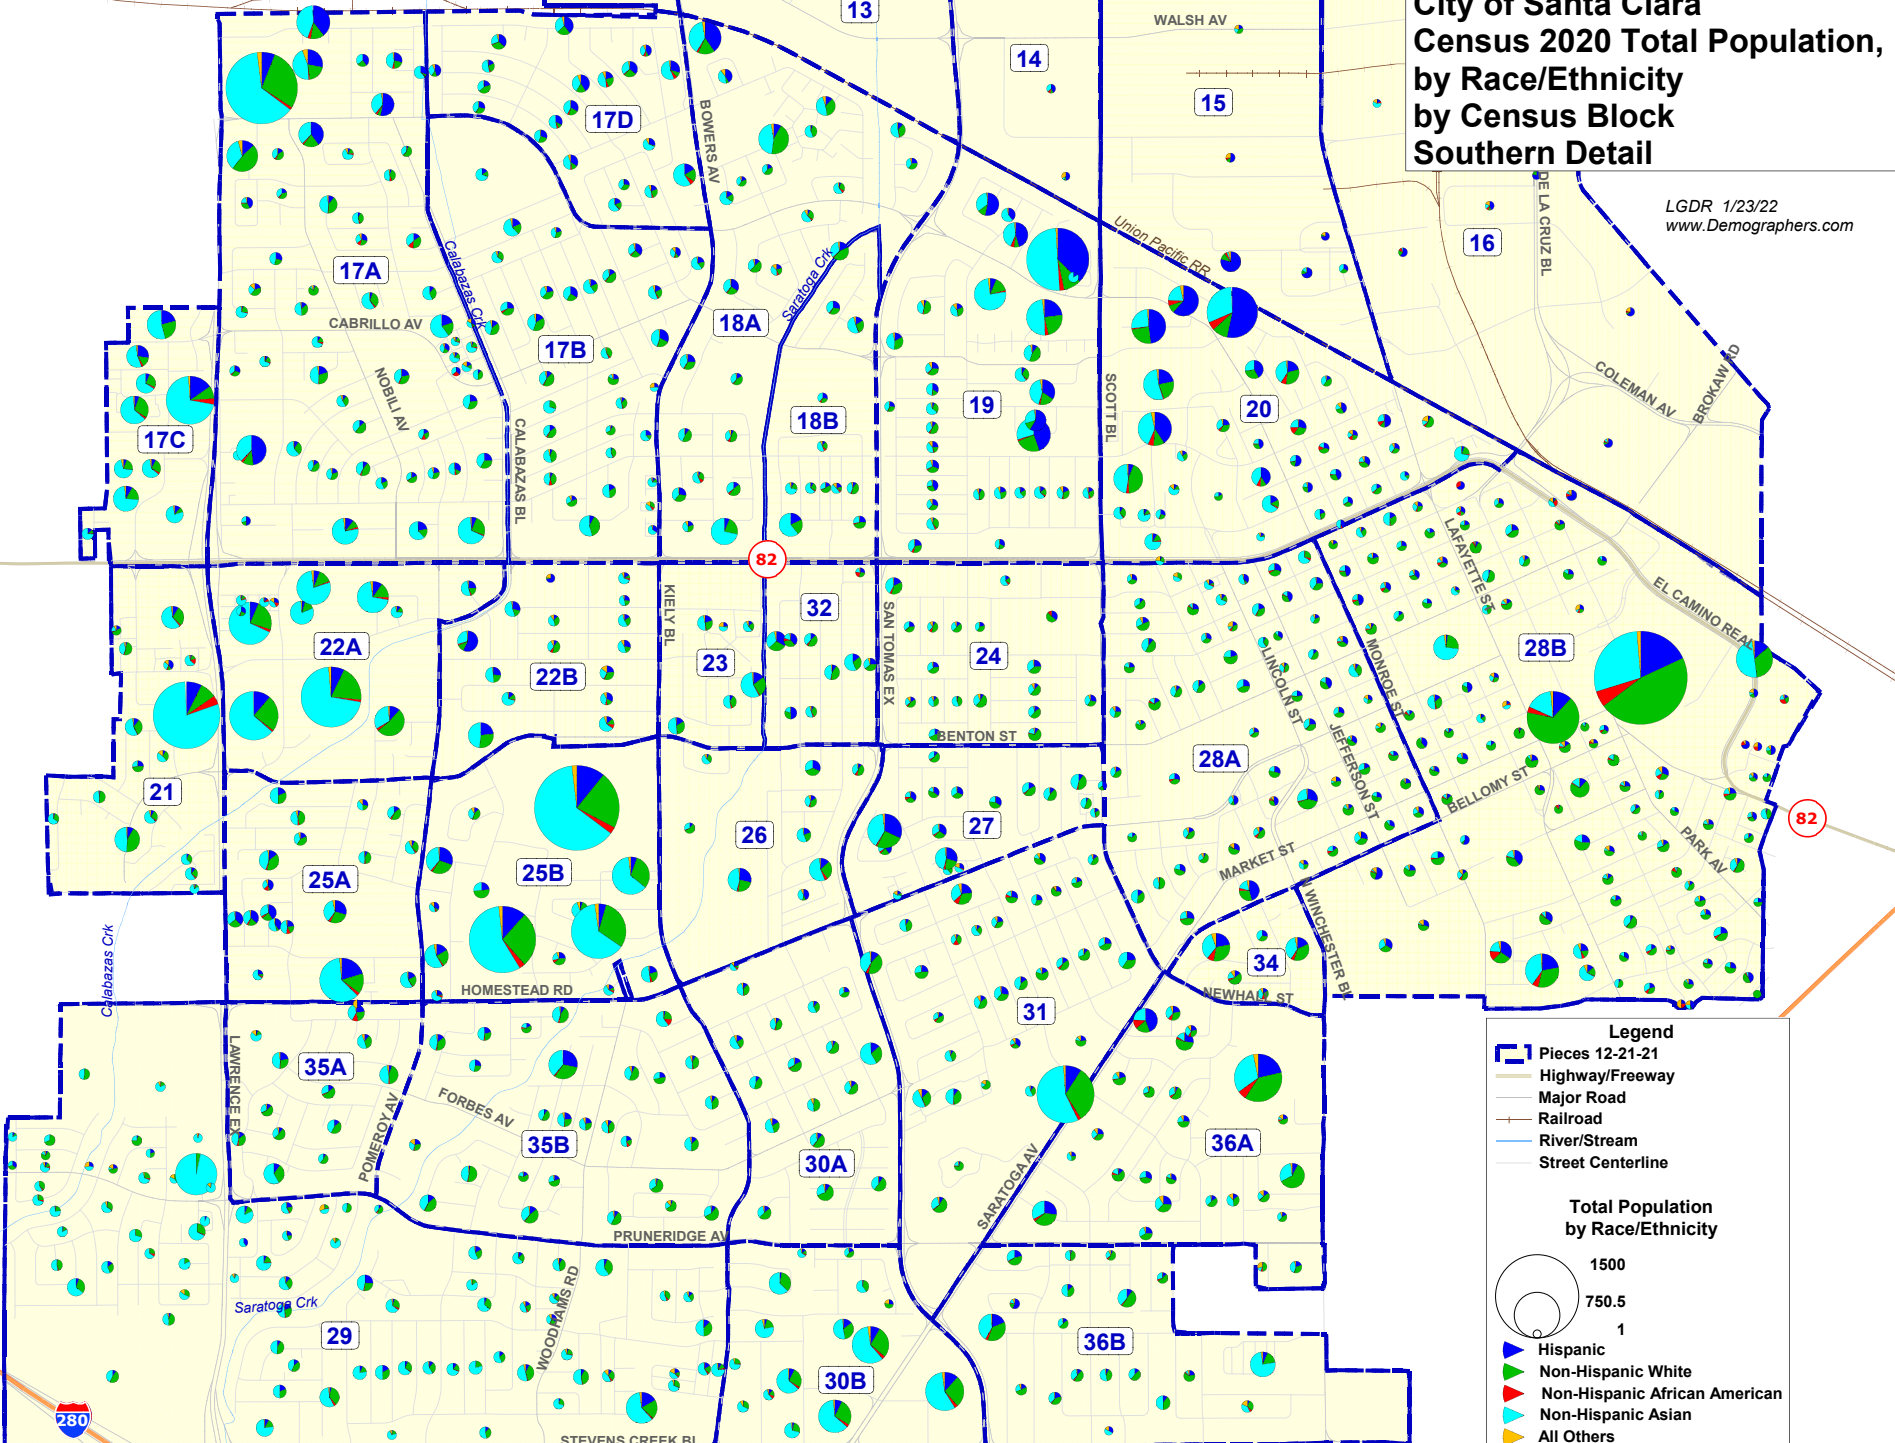

City of Santa Clara
Independent Redistricting Commission Meeting
January 29, 2022

Race/Ethnic Maps

Lapkoff & Gobalet Demographic Research, Inc.

Total 2020 Population by Race/Ethnicity, by Piece 12-21-21 City of Santa Clara

Lapkoff & Gobalet Demographic Research, Inc.
12/21/21
www.Demographers.com

City of Santa Clara Census 2020 Total Population, by Race/Ethnicity by Census Block Northern Detail

Lapkoff & Gobalet Demographic Research, Inc. 1/23/22
www.Demographers.com

City of Santa Clara Census 2020 Total Population, by Race/Ethnicity by Census Block Southern Detail

LGDR 1/23/22
www.Demographers.com

Legend

- Pieces 12-21-21
- Highway/Freeway
- Major Road
- Railroad
- River/Stream
- Street Centerline

**Total Population
by Race/Ethnicity**

1500
 750.5
 1

- Hispanic
- Non-Hispanic White
- Non-Hispanic African American
- Non-Hispanic Asian
- All Others