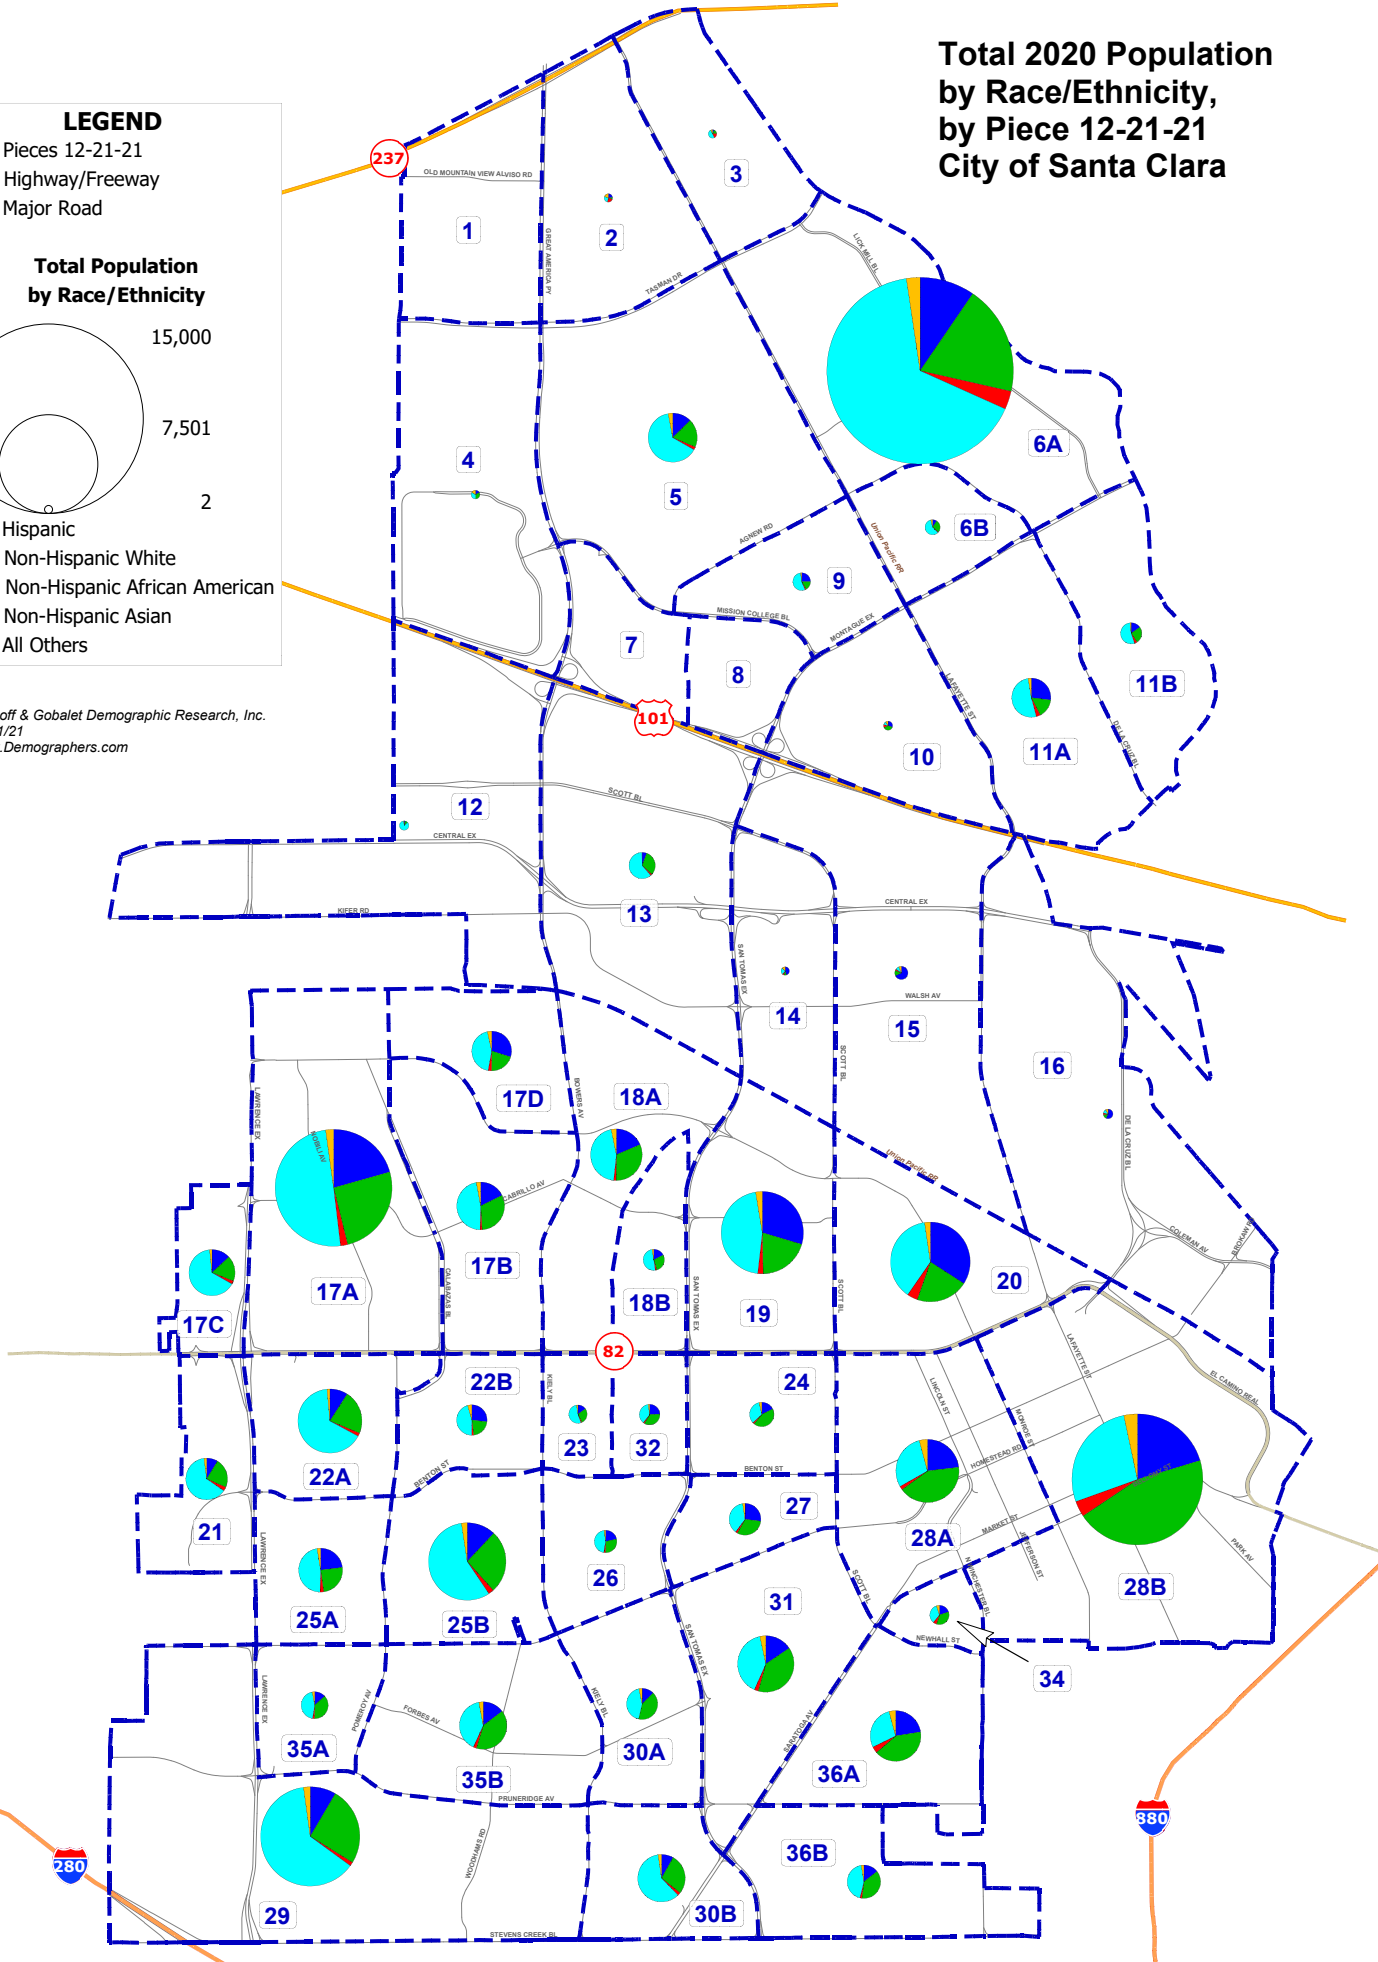

City of Santa Clara
Independent Redistricting Commission Meeting
January 29, 2022

Race/Ethnic Maps

Lapkoff & Gobalet Demographic Research, Inc.

Total 2020 Population by Race/Ethnicity, by Piece 12-21-21 City of Santa Clara

Lapkoff & Gobalet Demographic Research, Inc.
12/21/21
www.Demographers.com

City of Santa Clara Census 2020 Total Population, by Race/Ethnicity by Census Block Northern Detail

Lapkoff & Gobalet Demographic Research, Inc. 1/23/22
www.Demographers.com

City of Santa Clara Census 2020 Total Population, by Race/Ethnicity by Census Block Southern Detail

LGDR 1/23/22
www.Demographers.com

Legend

- Pieces 12-21-21
- Highway/Freeway
- Major Road
- Railroad
- River/Stream
- Street Centerline

**Total Population
by Race/Ethnicity**

1500
 750.5
 1

- Hispanic
- Non-Hispanic White
- Non-Hispanic African American
- Non-Hispanic Asian
- All Others