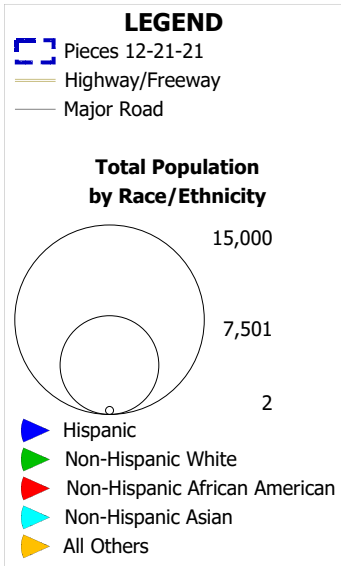

City of Santa Clara
Independent Redistricting Commission Meeting
January 29, 2022

Race/Ethnic Maps

Lapkoff & Gobalet Demographic Research, Inc.

Total 2020 Population by Race/Ethnicity, by Piece 12-21-21 City of Santa Clara

City of Santa Clara Census 2020 Total Population, by Race/Ethnicity by Census Block Southern Detail

LGDR 1/23/22
www.Demographers.com

Legend

- Pieces 12-21-21
- Highway/Freeway
- Major Road
- Railroad
- River/Stream
- Street Centerline

**Total Population
by Race/Ethnicity**

1500
 750.5
 1

- Hispanic
- Non-Hispanic White
- Non-Hispanic African American
- Non-Hispanic Asian
- All Others