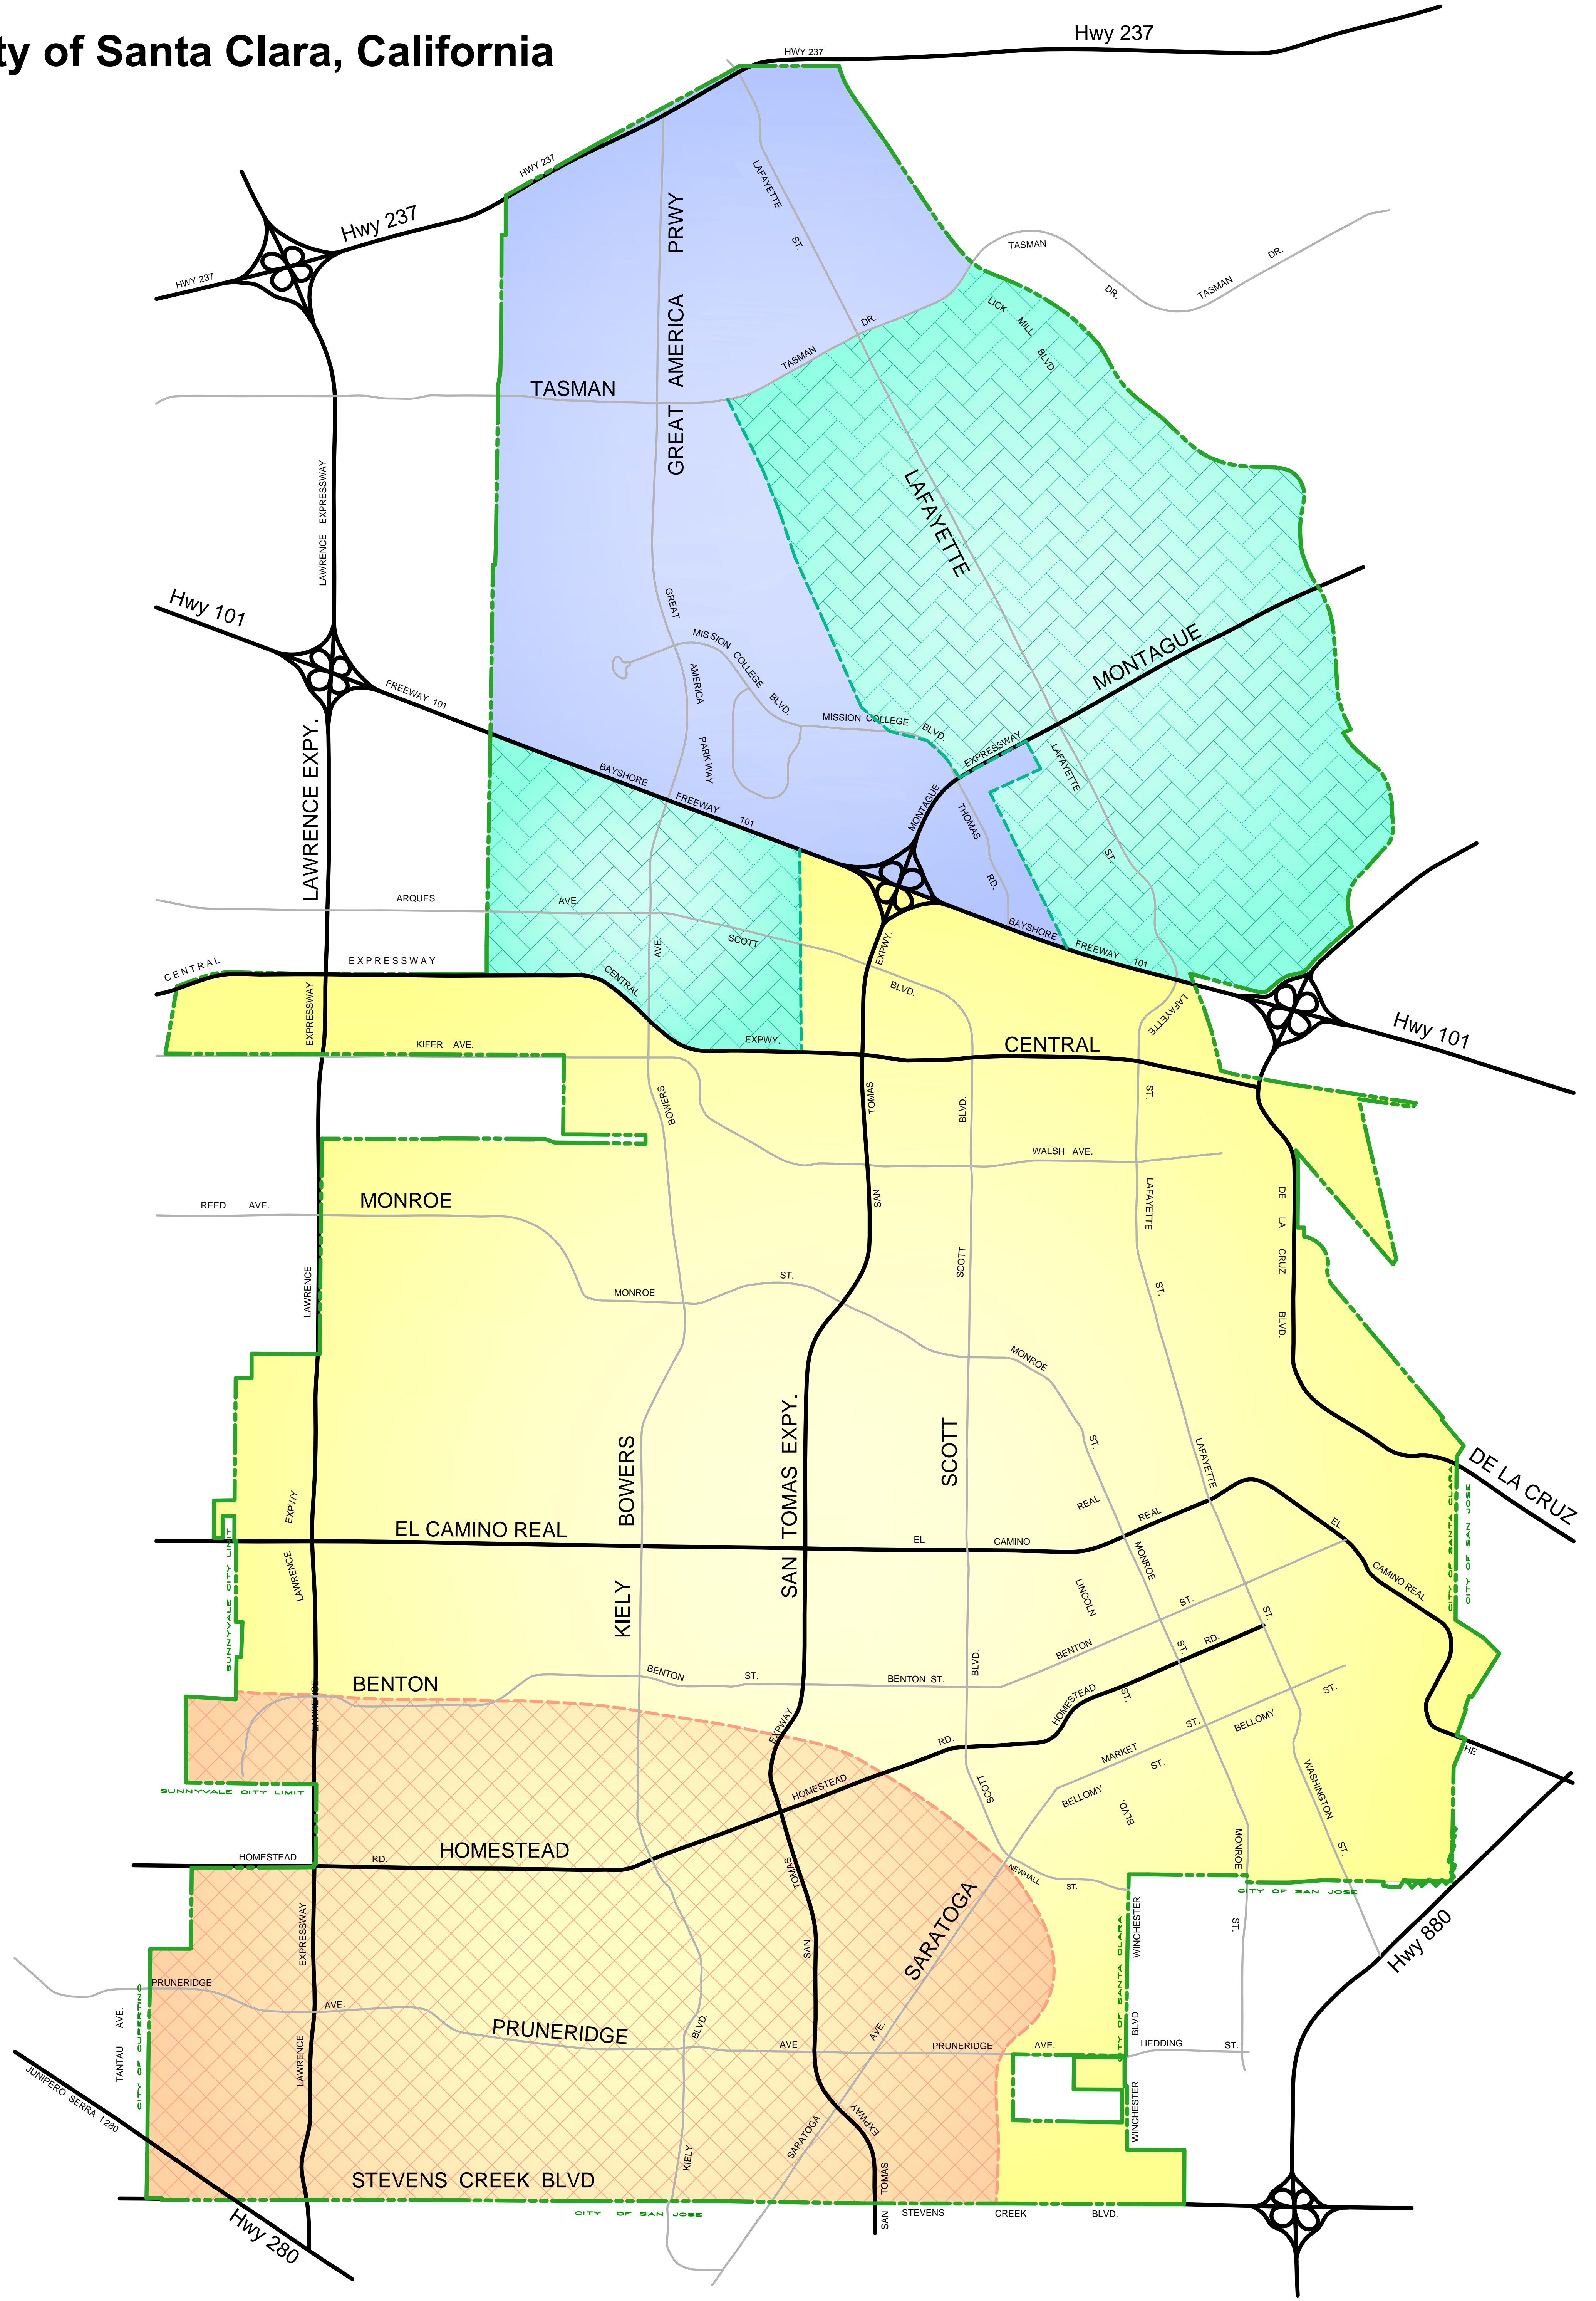

# City of Santa Clara, California

- SFPUC (San Francisco Public Utility Commission's) Hetch Hetchy.
- Blend of SFPUC Hetch Hetchy and Well Water
- City of Santa Clara Well Water.
- Blend of Well Water and SCVWD (Santa Clara Valley Water District) treated surface water.